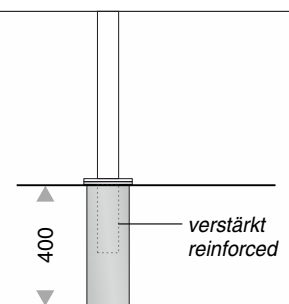

Casing:

- Stainless steel 3 mm L304 (L316)
- Surface glass bead blasted
 optionally powder-coated RAL / DB according to customer requirements
- Decor insert, stainless steel glass bead blasted (exchangeable)
 optionally according to customer requirements

LED-illuminant:

- 120x120 mm
- Lens technology 120° - asymmetrical beam angle
- Light colour: CCT 3000 K - 5000 K
- CRI: 80/90
- Power: 18 - 55 Watt | 2250 - 6210 lm

Technology:

- Protection class: IP65 / IP67
- Electrical safety class 1 / 3

Certificates:

- LECCOR is ISO 9001 certified

CUBANO PL | SRL

1:25

Standard

- Material: Edelstahl
- Oberfläche: glasperlengestrahlt
- Dekor: Edelstahl glasperlengestrahlt
material: stainless steel
surface: glass bead blasted
decor: stainless steel glass bead blasted

Bestell Nr. / item no.	Typ / type	Höhe/height	Leuchtmittel / light source
LED506100410	PL	1000	3060 lm / 22 Watt
LED506285510	SRL	2850	4760 lm / 35 Watt

Bodenhülse optional:

- Kabelstauraum
 - einfach bis Leuchtenhöhe H1500
 - verstärkt ab Leuchtenhöhe H1500
- ground sleeve optionally:*
- cable storage space
 - simple up to luminaire height H1500
 - reinforced from luminaire height H1500