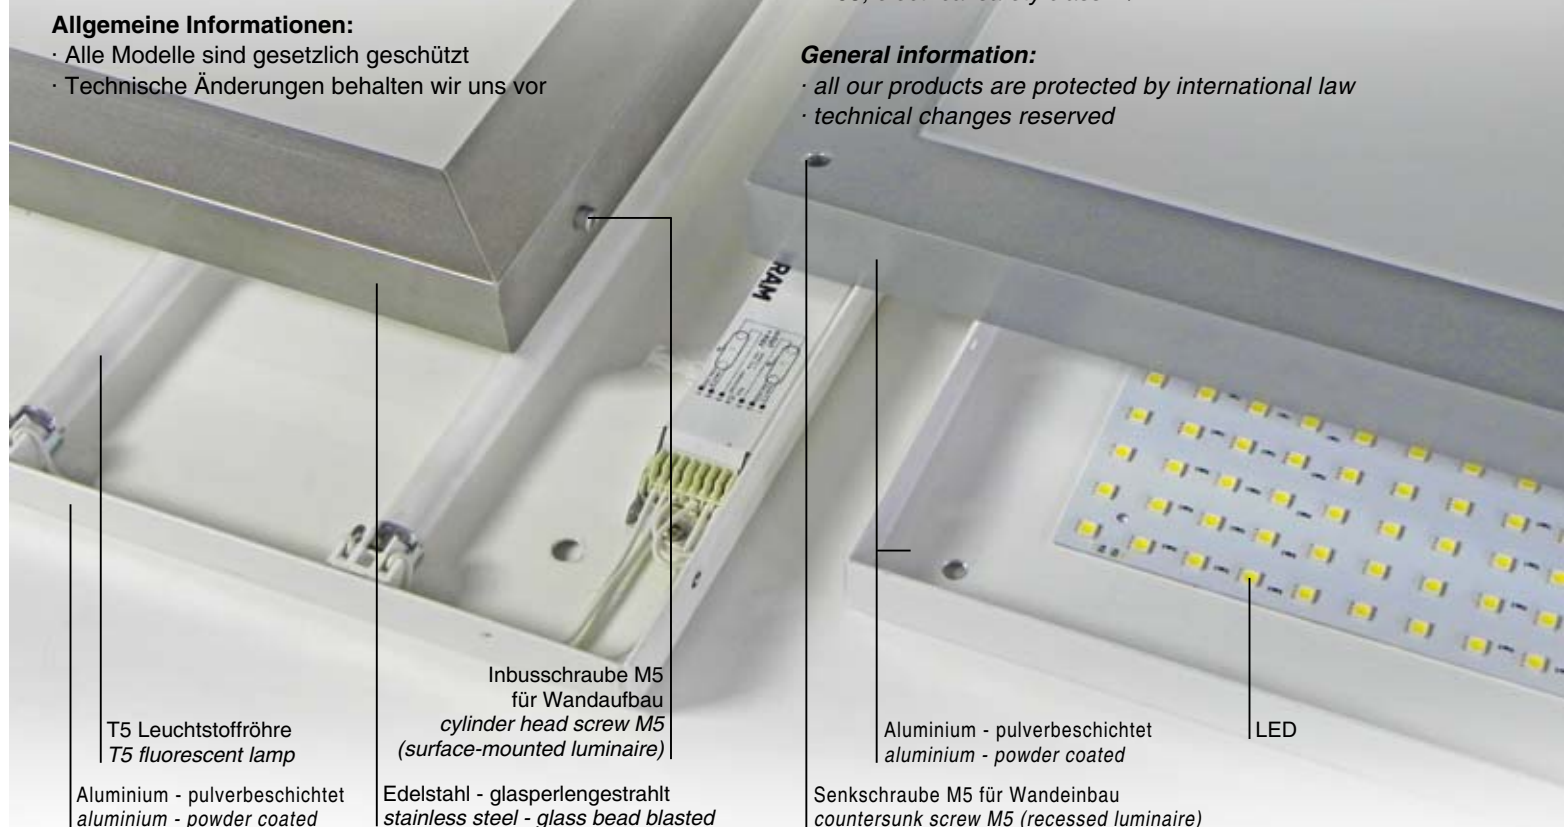

The model is available as recessed or surface-mounted luminaire for in- or outdoor use.

The light source is covered by a special acrylic diffuser screen with high light transmission, which is edged by a frame made of stainless steel or optionally aluminium.

Light panel:

- special light-diffusing panel made of 6 mm thick frosted acrylic glass

Illuminant:

- LED: 12/24 volts, colour temperature 2700 K - 5000 K, optional RGB-LED technology with additional control unit, 60° or 120° angle of radiation
- T5 Ø 16 mm: 4 x 14W, 1 x 49W, 2 x 49W, easy and quick replacing
- other illuminants on request

Technology:

- IP65, electrical safety class 1 / 2

General information:

- all our products are protected by international law
- technical changes reserved

T5 Leuchtstoffröhre
T5 fluorescent lamp

Aluminium - pulverbeschichtet
aluminium - powder coated

Inbusschraube M5
für Wandaufbau
cylinder head screw M5
(surface-mounted luminaire)

Edelstahl - glasperlengestrahlt
stainless steel - glass bead blasted

Aluminium - pulverbeschichtet
aluminium - powder coated