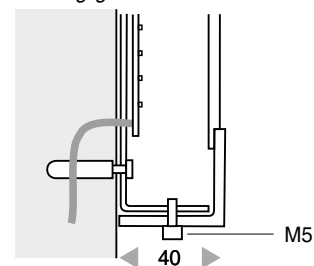

Design frame:

- 40 x 40 x 3 mm profiles
- stainless steel type 304L (316L) with glass bead blasted surface or aluminium with powder coated surface according to RAL 9006 (other colours according to RAL on request)
- standard dimensions (height x width x depth):
 - 585 x 160 x 40 mm
 - 885 x 160 x 40 mm
 - 1485 x 160 x 40 mm
 - 1485 x 300 x 40 mm
 - 585 x 585 x 40 mm
 - 625 x 625 x 40 mm
- other dimensions available on request

Senkschraube M5 für Wandeinbau
countersunk screw M5 (recessed luminaire)

LED

M 1:25

Bestell Nr. / item no. light source

Größe / size: 585 x 585 mm

LED565585V2A LED 40 Watt

LED565585ALU LED 40 Watt

T50565585V2A 4xT5 56 Watt

T50565585ALU 4xT5 56 Watt

Größe / size: 625 x 625 mm

LED565625V2A LED 40 Watt

LED565625ALU LED 40 Watt

T50565625V2A 4xT5 56 Watt

T50565625ALU 4xT5 56 Watt

Wand- / Deckenleuchte Aufbau
wall-/ceiling light surface mounted solution