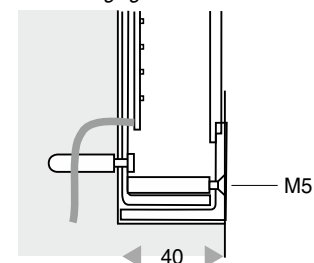

Optional
Wand- / Deckenleuchte Einbau
wall- / ceiling light recessed solution