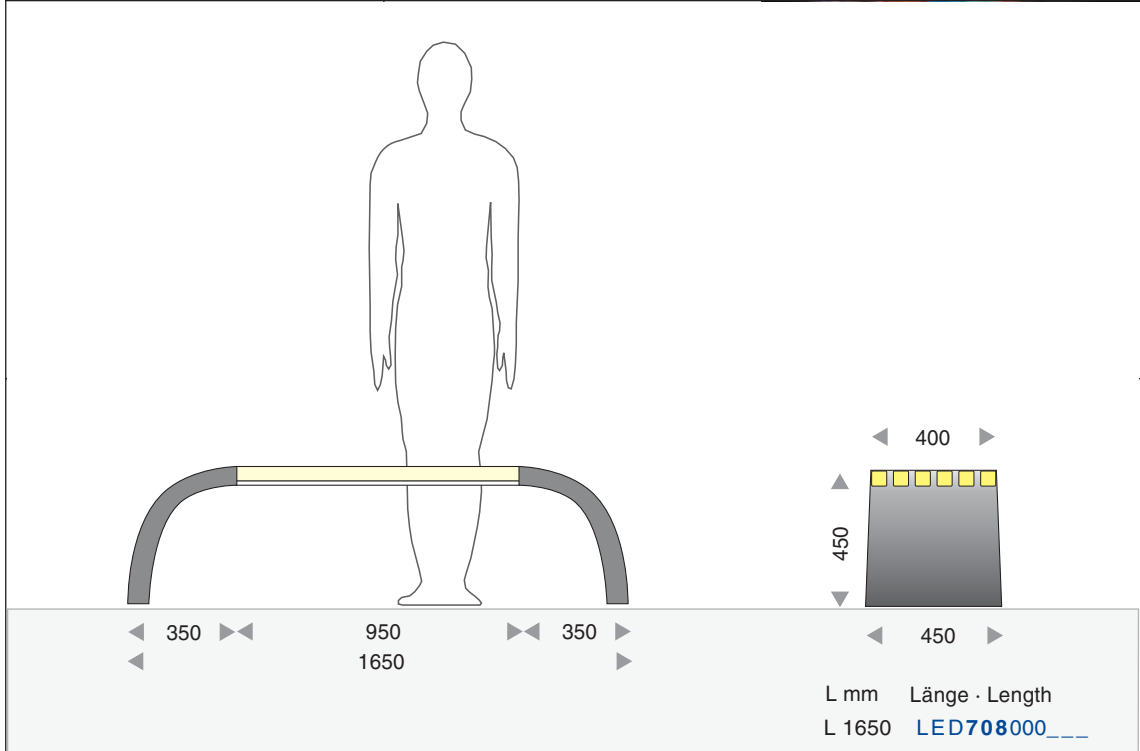

Standfuß in Stahlblechgehäuse Material Stahl St37, Oberfläche schwarz matt lackiert.

Auf Wunsch RAL-Farbe nach Wahl. Edelstahl V2A, Oberfläche poliert oder glasperlengestrahlt.

Sitzfläche Polycarbonat-Rohre 45/45 mm weiß matt, schlagfest mit integrierter LED-Lichttechnik. Weitere Sitzauflagen auch in Kombination mit Holz oder Stahl möglich. Die LED-Module sind einzeln austauschbar.

LED-Lichttechnik in RGB-Farben mit Lichtsteuerung für Helligkeit und Farbwahl.

Die LED-Module sind auch in den Einzelfarben blau, grün, rot, gelb, weiß erhältlich.

Lange Lebensdauer und hohe Energieeffizienz.

Schutzart IP67

LED-Bench as an effective enrichment for the private, public and commercial area (for inside and outside).

Sideparts in steel case, material steel St37, surface black powder-coated or after request RAL colour after choice. Stainless steel 1.4301 (V2A), surface polished or glass-bead blasted.

Seat: square polycarbonat profiles 45x45mm, weakly, impact resistant, with integrated LED-illumination. Other seat editions also in combinations with wood or steel are possible. The LED modules are individually interchangeable.

LED-technology with RGB colours with light control for brightness and colour choice.

The modules are also available in single colours blue, green, red, yellow, or white.

Long life span and high energy efficiency.

IP-rate 67