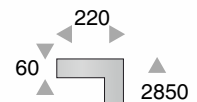

Technische Beschreibung · Technical description

Alle Modelle sind international gesetzlich geschützt
Technische Änderungen/Weiterentwicklungen vorbehalten
all models are protected by international law
technical changes / improvements reserved

Weg- und Platzbeleuchtung mit individuellem Dekoreinsatz (auch Infosystem), passend zu Ihrer Gebäudefassade für ein harmonisches Gesamtbild.

Poller- und Standrohrleuchte in Edelstahl mit LED-Beleuchtung.
Made in Germany.

Gehäuse:

- Edelstahl 3 mm V2A (V4A)
- Oberfläche glasperlengestrahlt
  optional pulverbeschichtet RAL / DB nach Kundenwunsch
- Dekoreinsatz Edelstahl glasperlengestrahlt (austauschbar)
  optional nach Kundenwunsch

LED-Modul:

- 120x120 mm
- Linsentechnik 120° - asymmetrischer Abstrahlwinkel
- Lichtfarbe: CCT 3000 K - 5000 K
- CRI: 80/90
- Leistung: 18 - 55 Watt | 2250 - 6210 lm

Technik:

- Schutzart: IP65 / IP67
- Schutzklasse: 1 / 3

Zertifikate:

- LECCOR ist ISO 9001 zertifiziert

Path and square lighting with individual decor insert (also infosystem), matching your building facade for a harmonious overall picture.

Bollard and standpipe luminaire in stainless steel with LED lighting.

Casing:

- Stainless steel 3 mm L304 (L316)
- Surface glass bead blasted
  optionally powder-coated RAL / DB according to customer requirements
- Decor insert, stainless steel glass bead blasted (exchangeable)
  optionally according to customer requirements

LED-illuminant:

- 120x120 mm
- Lens technology 120° - asymmetrical beam angle
- Light colour: CCT 3000 K - 5000 K
- CRI: 80/90
- Power: 18 - 55 Watt | 2250 - 6210 lm

Technology:

- Protection class: IP65 / IP67
- Electrical safety class 1 / 3

Certificates:

- LECCOR is ISO 9001 certified

CUBANO PL | SRL

1:25

Standard