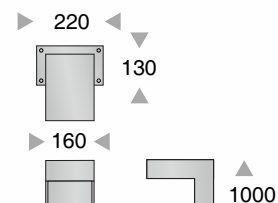

Technische Beschreibung · Technical description

Alle Modelle sind international gesetzlich geschützt
Technische Änderungen/Weiterentwicklungen vorbehalten
all models are protected by international law
technical changes / improvements reserved

Weg- und Platzbeleuchtung mit individuellem Dekoreinsatz (auch Infosystem), passend zu Ihrer Gebäudefassade für ein harmonisches Gesamtbild.

Poller- und Standrohrleuchte in Edelstahl mit LED-Beleuchtung.
Made in Germany.

Gehäuse:

- Edelstahl 3 mm V2A (V4A)
- Oberfläche glasperlengestrahlt
  optional pulverbeschichtet RAL / DB nach Kundenwunsch
- Dekoreinsatz Edelstahl glasperlengestrahlt (austauschbar)
  optional nach Kundenwunsch

LED-Modul:

- 120x120 mm
- Linsentechnik 120° - asymmetrischer Abstrahlwinkel
- Lichtfarbe: CCT 3000 K - 5000 K
- CRI: 80/90
- Leistung: 18 - 55 Watt | 2250 - 6210 lm

Technik:

- Schutzart: IP65 / IP67
- Schutzklasse: 1 / 3

Zertifikate:

- LECCOR ist ISO 9001 zertifiziert

Path and square lighting with individual decor insert (also infosystem), matching your building facade for a harmonious overall picture.

Bollard and standpipe luminaire in stainless steel with LED lighting.

Casing:

- Stainless steel 3 mm L304 (L316)
- Surface glass bead blasted
  optionally powder-coated RAL / DB according to customer requirements
- Decor insert, stainless steel glass bead blasted (exchangeable)
  optionally according to customer requirements

LED-illuminant:

- 120x120 mm
- Lens technology 120° - asymmetrical beam angle
- Light colour: CCT 3000 K - 5000 K
- CRI: 80/90
- Power: 18 - 55 Watt | 2250 - 6210 lm

Technology:

- Protection class: IP65 / IP67
- Electrical safety class 1 / 3

Certificates:

- LECCOR is ISO 9001 certified

CUBANO PL | SRL

1:25

Standard