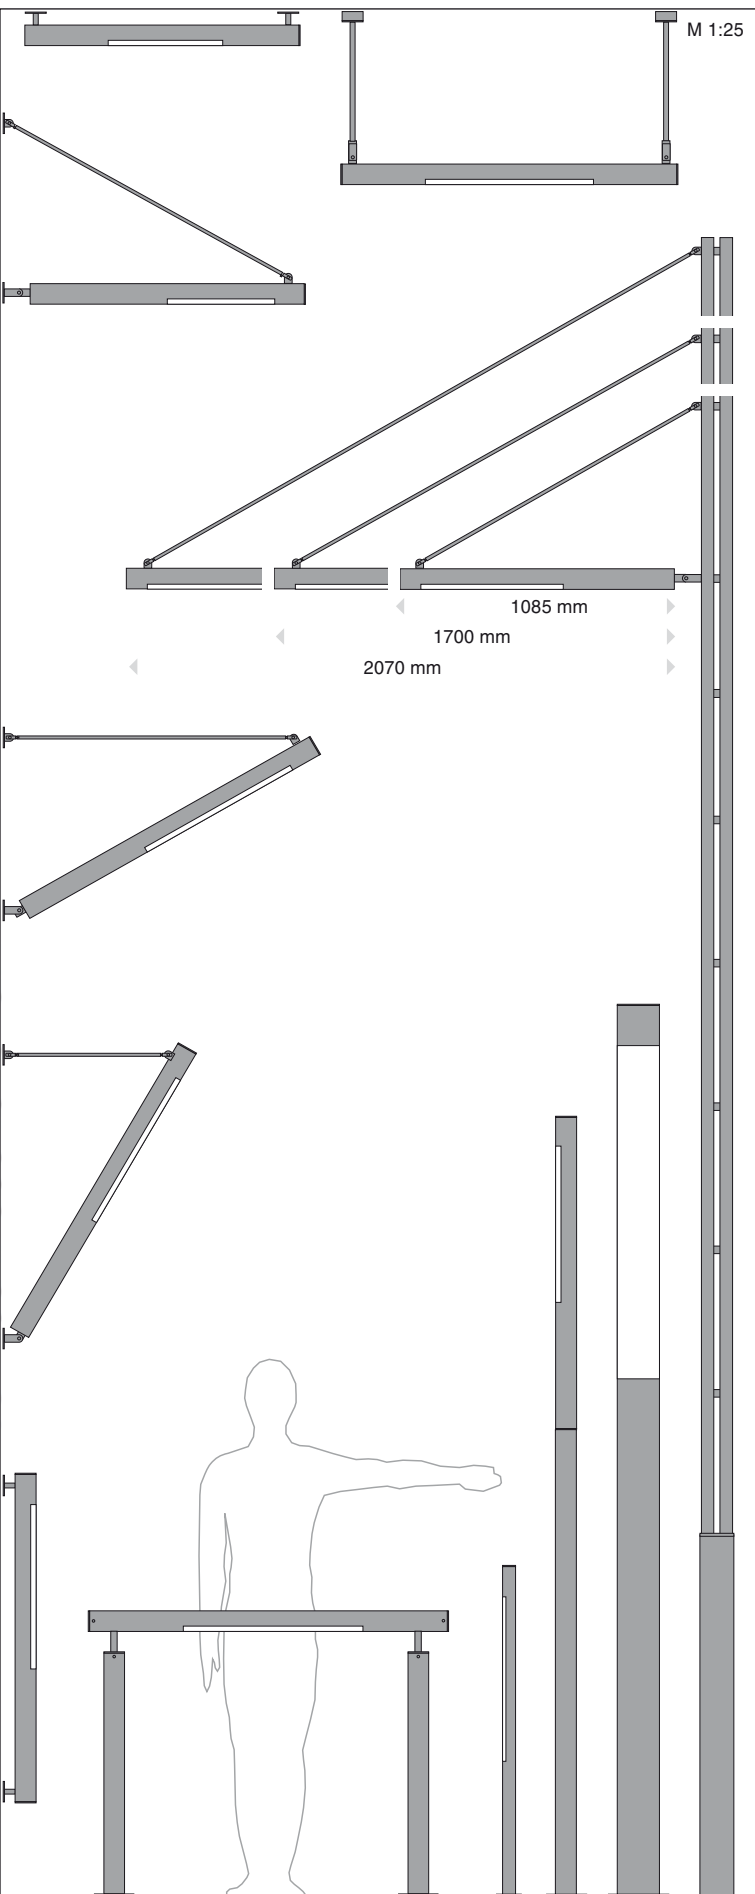

Nähere Informationen auf Anfrage - wir beraten Sie gerne · Further informations upon request. We shall be pleased to help you